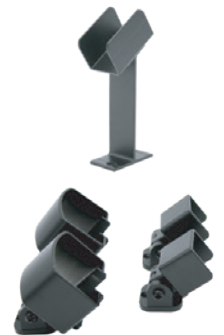

Inclus 2 supports supérieurs + 2 supports inférieurs + 1 support de base + 15 vis autoperceuses à tête hexagonale
Includes 2 upper brackets + 2 lower brackets + 1 base bracket + 15 self-drilling hex head screws

27295009

BALUSTRADE DE TERRASSE NOIRE 68.75"X48"

BLACK TERRACE RAILING 68.75"X48"

27295007

RAMPE D'ESCALIER NOIRE 96" X 39.75"

BLACK STAIR RAILINGS 96" X 39.75"

Inclus 2 supports supérieurs + 2 supports inférieurs + support de base + 9 vis à tête plate
Includes 2 upper brackets + 2 lower brackets + base bracket + 9 flat head screws

27295010
POTEAU NOIR 3"X3"X44"
BLACK POST 3"X3"X44"

27295015
POTEAU NOIR 3"X3"X52"
BLACK POST 3"X3"X52"

GUIDE DE PERÇAGE
DRILLING TEMPLATE

27295030

PORTAIL AJUSTABLE NOIR 24"-48"X48"

BLACK ADJUSTABLE GATE 24"-48"X48"

Inclus 2 charnières et 1 loquet
Includes 2 hinges and 1 latch

RAMPE D'ESCALIER NOIRE 27295007
BLACK STAIR RAILINGS 27295007

1.

2.

3.

4.

5.

6.