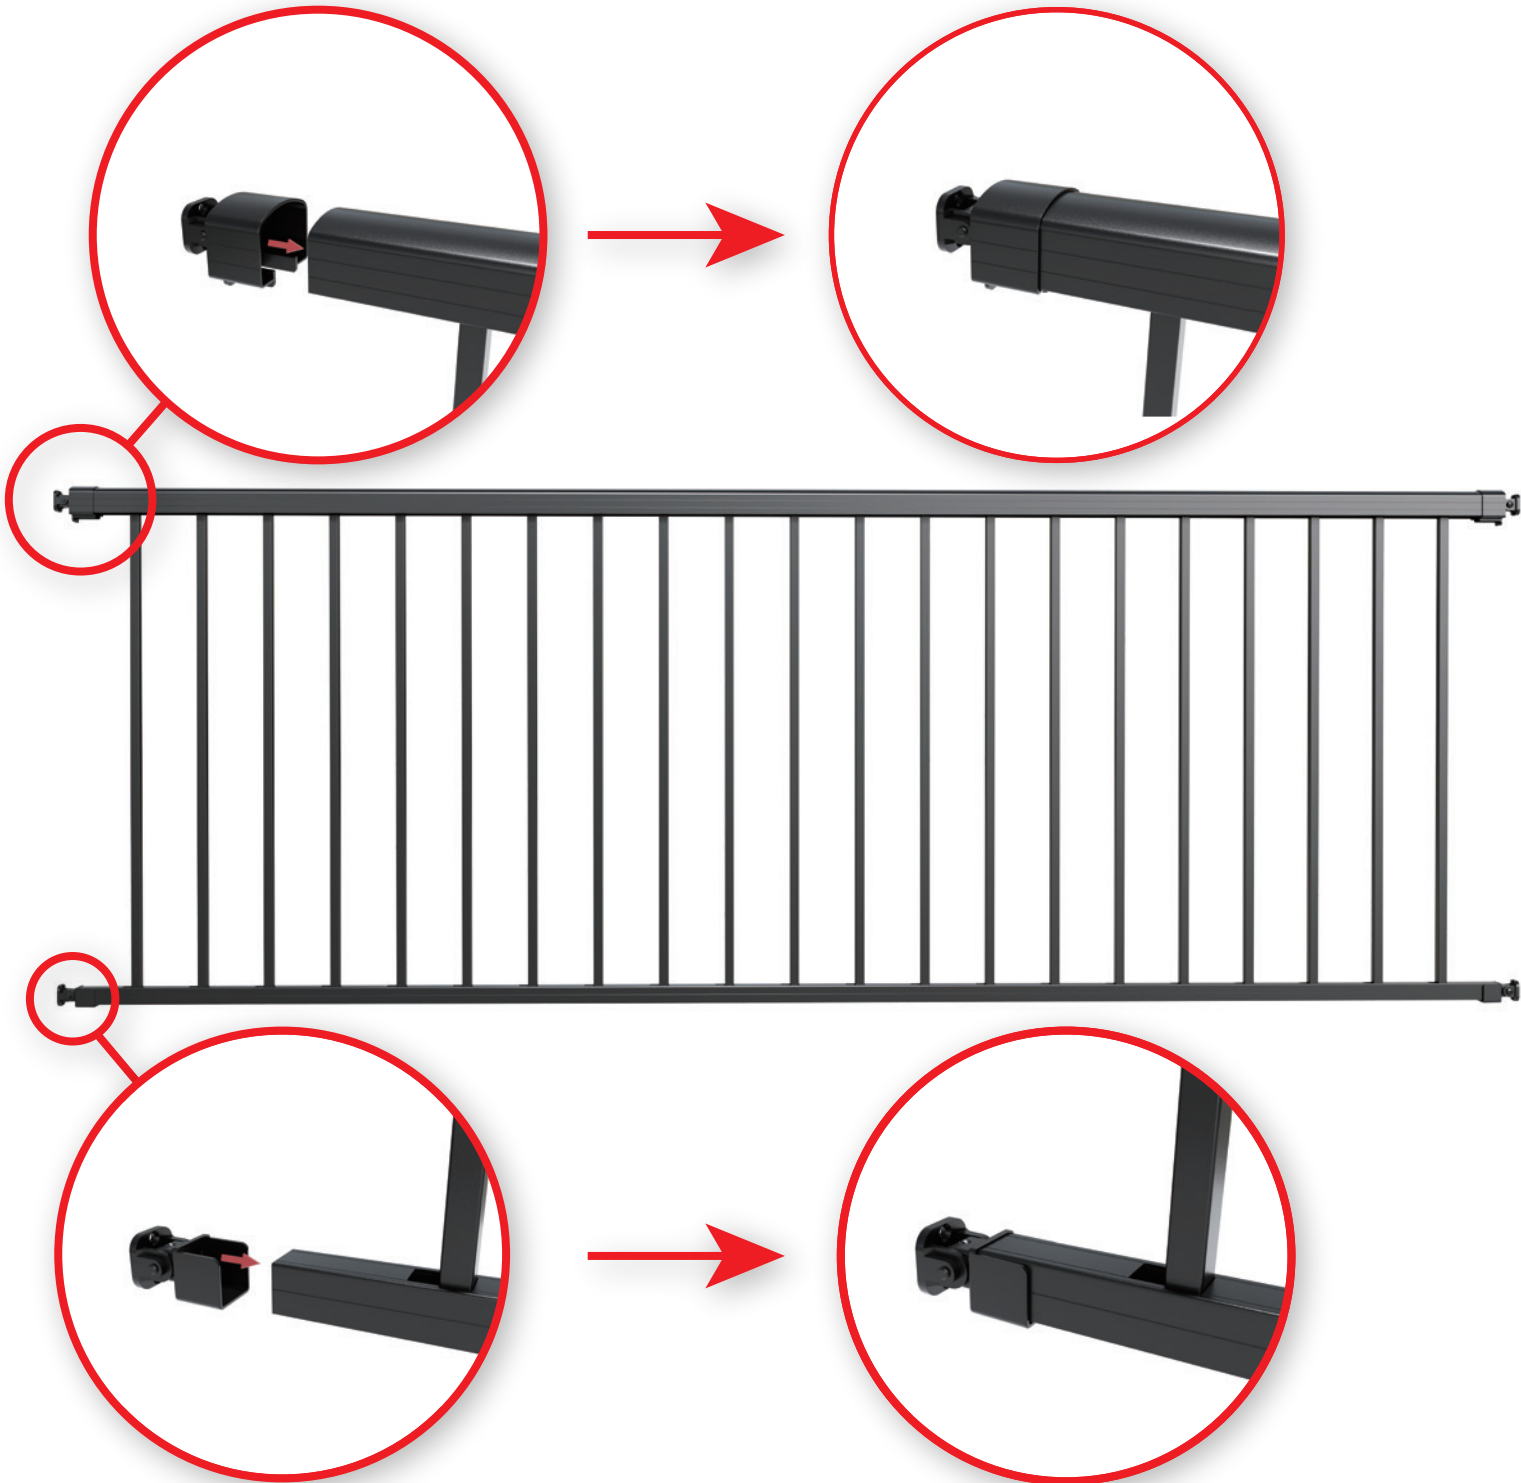

Inclus 2 supports supérieurs + 2 supports inférieurs + 1 support de base + 15 vis autoperceuses à tête hexagonale
Includes 2 upper brackets + 2 lower brackets + 1 base bracket + 15 self-drilling hex head screws

27295009

BALUSTRADE DE TERRASSE NOIRE 68.75"X48"

BLACK TERRACE RAILING 68.75"X48"

27295007

RAMPE D'ESCALIER NOIRE 96" X 39.75"

BLACK STAIR RAILINGS 96" X 39.75"

Inclus 2 supports supérieurs + 2 supports inférieurs + support de base + 9 vis à tête plate
Includes 2 upper brackets + 2 lower brackets + base bracket + 9 flat head screws

27295010
POTEAU NOIR 3"X3"X44"
BLACK POST 3"X3"X44"

27295015
POTEAU NOIR 3"X3"X52"
BLACK POST 3"X3"X52"

GUIDE DE PERÇAGE
DRILLING TEMPLATE

27295030

PORTAIL AJUSTABLE NOIR 24"-48"X48"

BLACK ADJUSTABLE GATE 24"-48"X48"

Inclus 2 charnières et 1 loquet
Includes 2 hinges and 1 latch

RAMPE D'ESCALIER NOIRE 27295007
BLACK STAIR RAILINGS 27295007

1.

2.

3.

4.

5.

6.